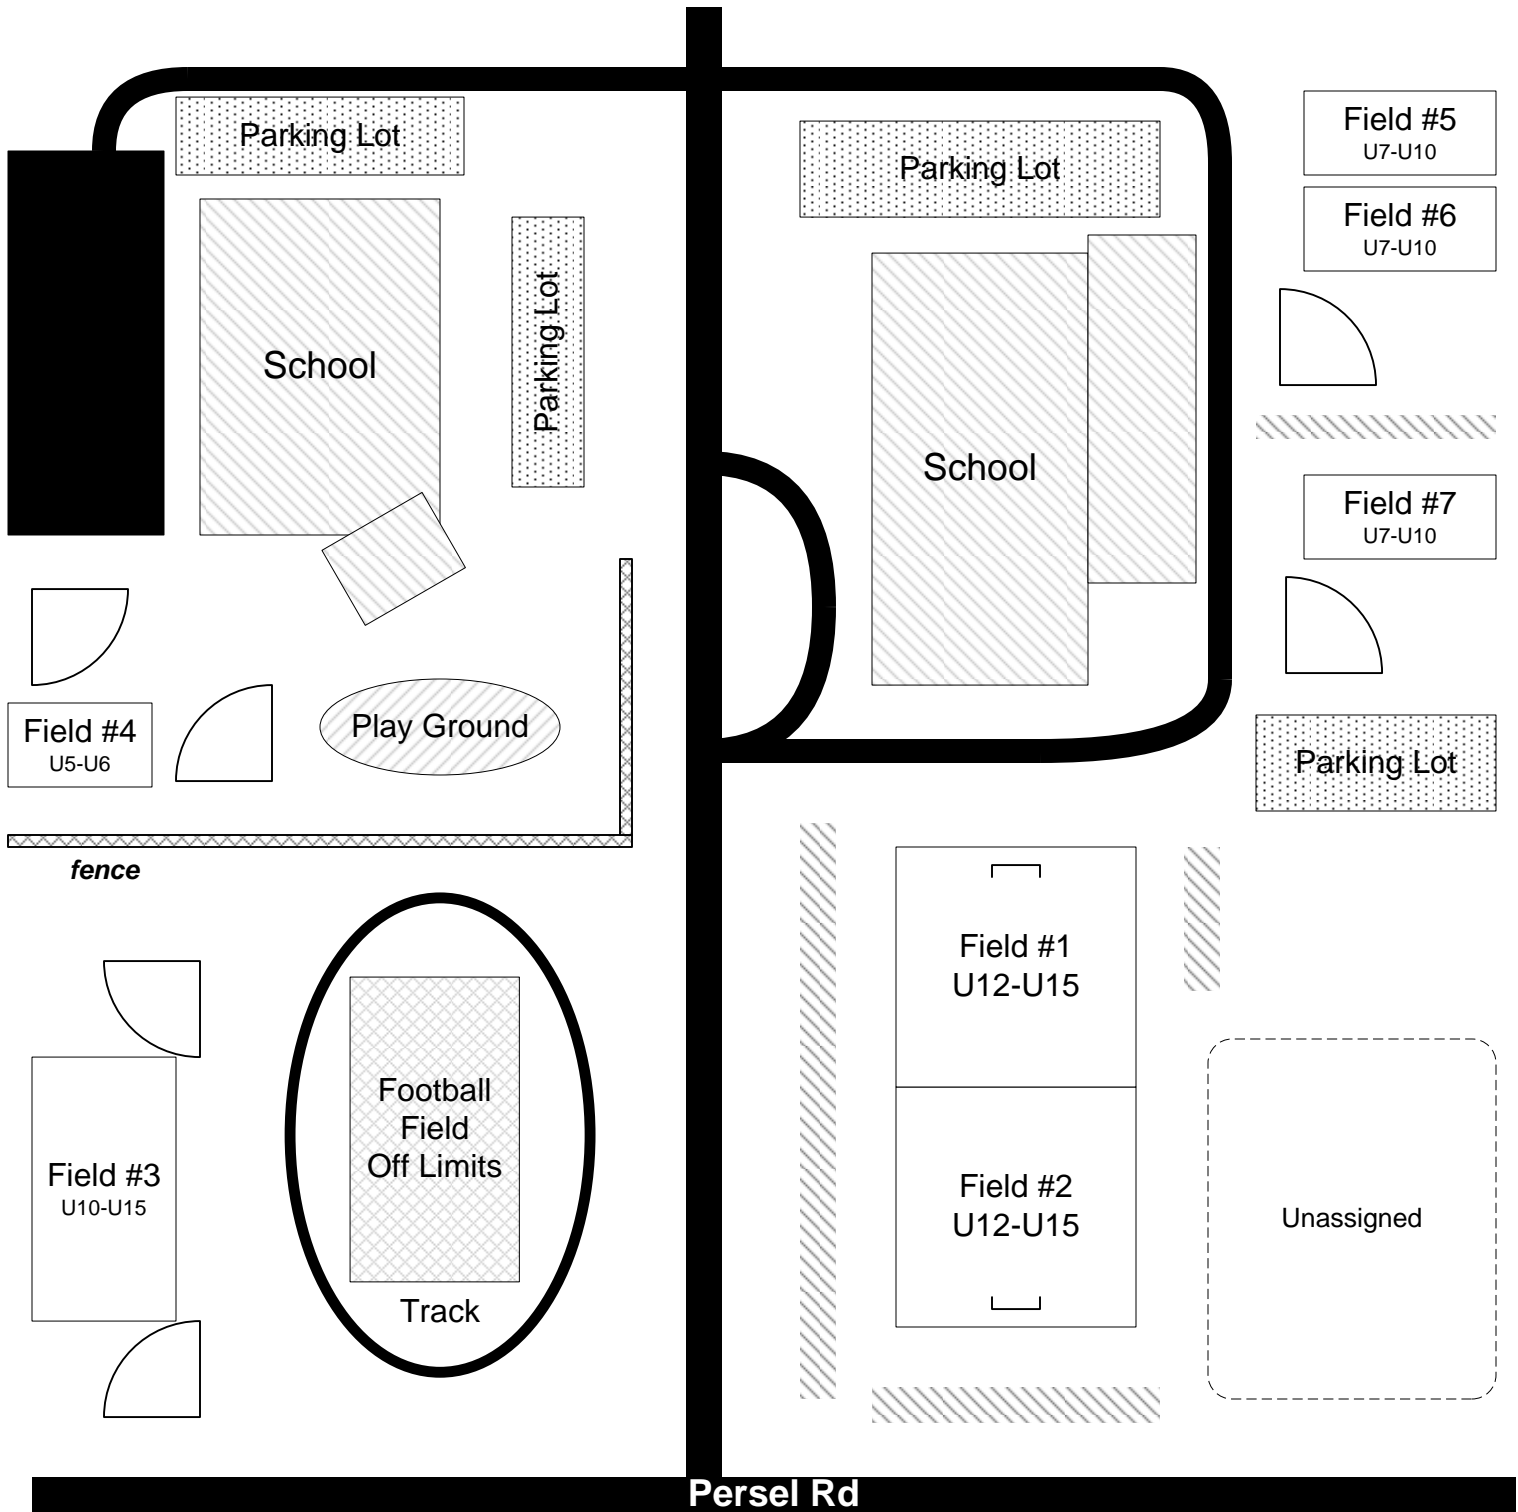

Pleasant Lea Elementary & Pleasant Lea Middle School

700 SE Persel & 630 SW Persel

Persel Rd

←
To Ward Rd