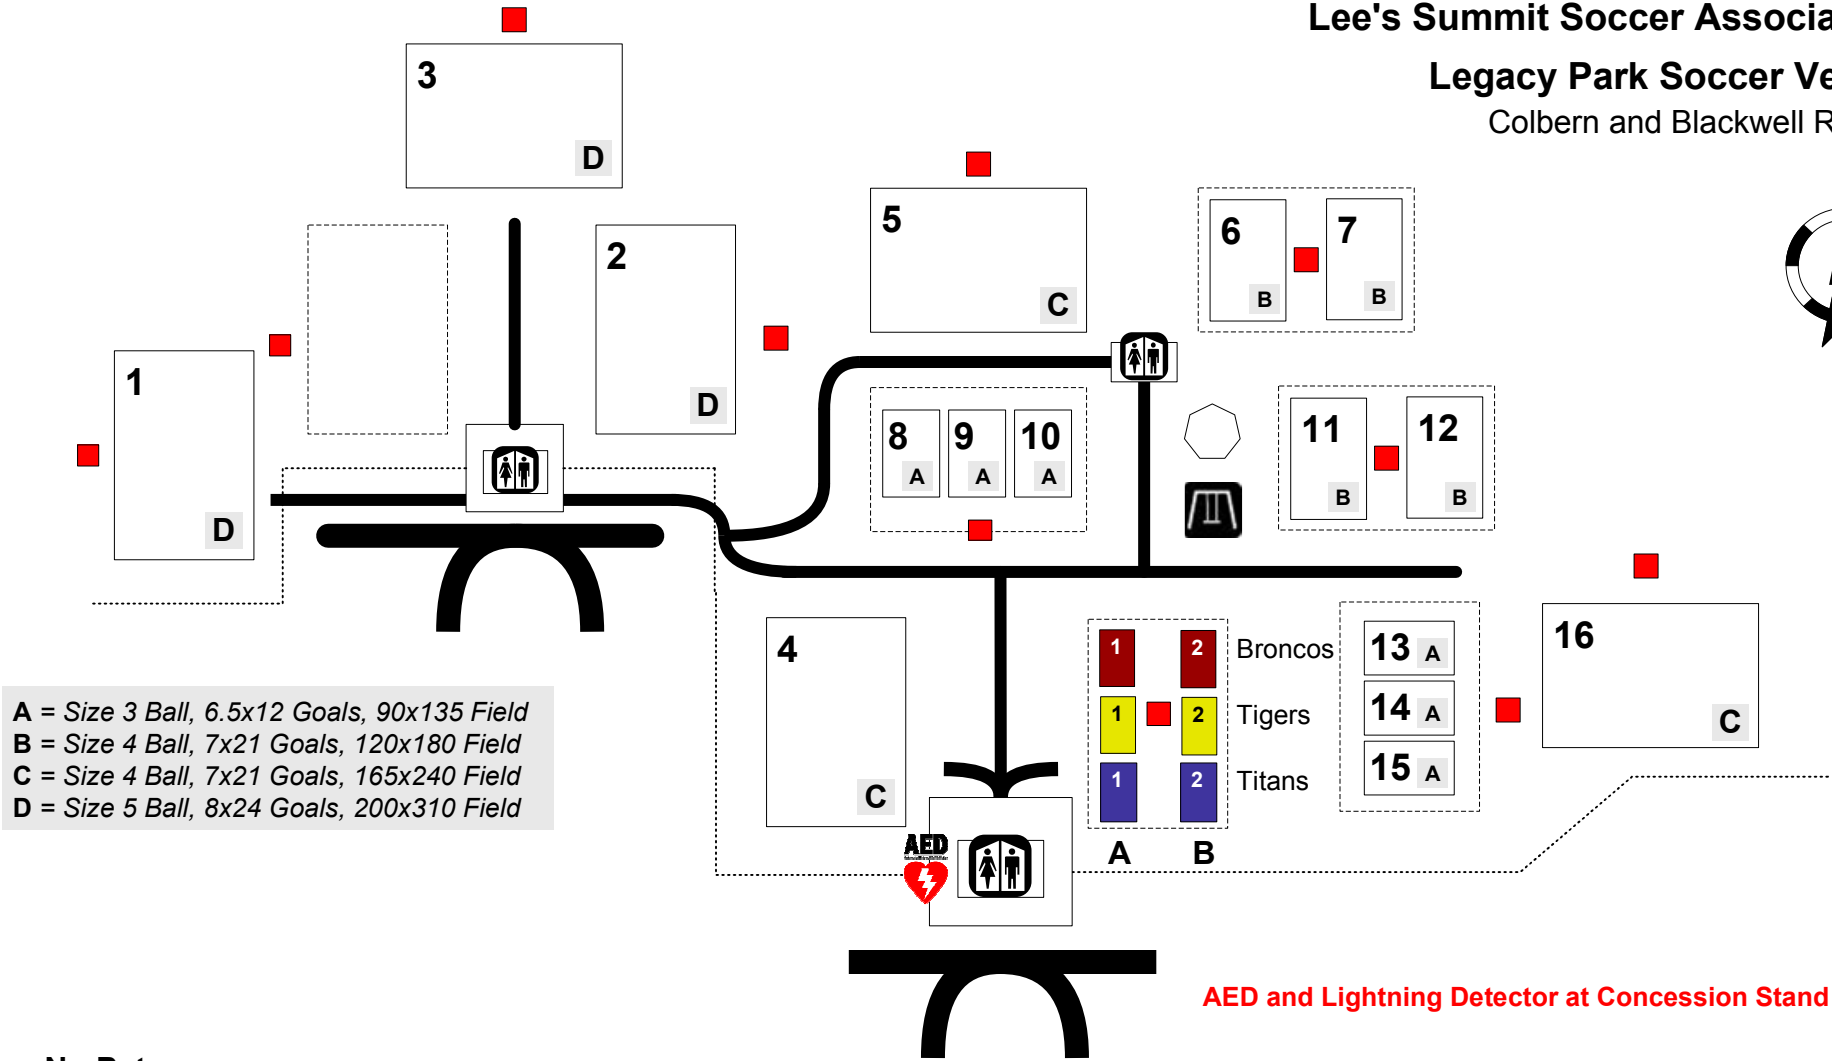

Lee's Summit Soccer Association
 Legacy Park Soccer Venue
 Colbern and Blackwell Roads

A = Size 3 Ball, 6.5x12 Goals, 90x135 Field
 B = Size 4 Ball, 7x21 Goals, 120x180 Field
 C = Size 4 Ball, 7x21 Goals, 165x240 Field
 D = Size 5 Ball, 8x24 Goals, 200x310 Field

AED and Lightning Detector at Concession Stand

No Pets

 **Field Box**

Division	Field
GU5	Broncos
BU5	Broncos (am)/Tigers (pm)
GU6	Titans
BU6	Tigers
GU7	8, 9, 10, 13, 14, 15
BU7	8, 9, 10, 13, 14, 15
GU8	8, 9, 10, 13, 14, 15
BU8	8, 9, 10, 13, 14, 15

Division	Field
GU9	6, 7, 11, 12
BU9	6, 7, 11, 12
GU10	6, 7, 11, 12
BU10	6, 7, 11, 12
GU12	4, 5, 16
BU12	4, 5, 16
GU15	1, 2, 3
BU15	1, 2, 3
CU18	1, 2, 3

Competitive	Field
U7	8, 9, 10, 13, 14, 15
U8	8, 9, 10, 13, 14, 15
U9	6, 7, 11, 12
U10	6, 7, 11, 12
U11	4, 5, 16
U12	4, 5, 16
U13+	1, 2, 3