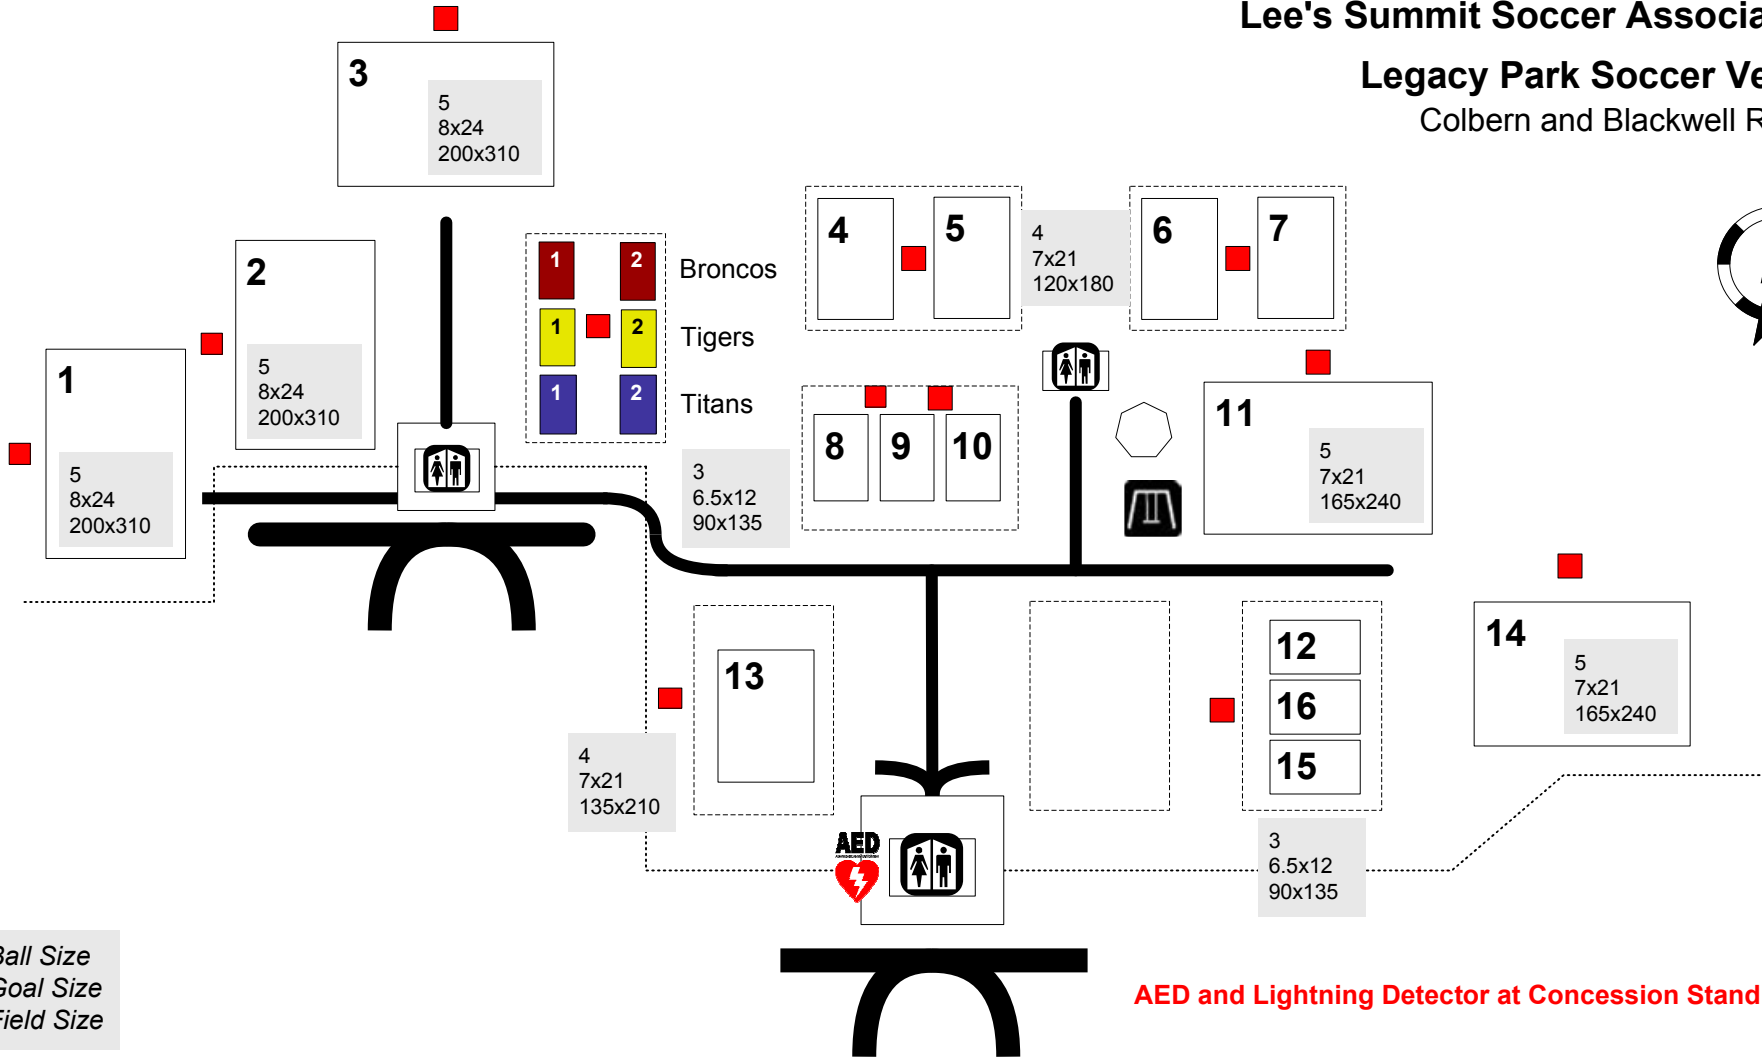

**Lee's Summit Soccer Association
Legacy Park Soccer Venue
Colbern and Blackwell Roads**

AED and Lightning Detector at Concession Stand

Ball Size
Goal Size
Field Size

No Pets

Field Box

Division	Field
GU5	Broncos
BU5	Broncos (am)/Tigers (pm)
GU6	Titans
BU6	Tigers
GU7	8, 9, 10, 12, 15, 16
BU7	8, 9, 10, 12, 15, 16
GU8	8, 9, 10, 12, 15, 16
BU8	8, 9, 10, 12, 15, 16

Division	Field
GU9	4, 5, 6, 7
BU9	4, 5, 6, 7
GU10	4, 5, 6, 7
BU10	4, 5, 6, 7
GU12	11, 13, 14
BU12	11, 13, 14
GU15	1, 2, 3
BU15	1, 2, 3
CU18	4, 5, 6, 7

Competitive	Field
U7	8, 9, 10, 12, 15, 16
U8	8, 9, 10, 12, 15, 16
U9	4, 5, 6, 7
U10	4, 5, 6, 7
U11	11, 13, 14
U12	11, 13, 14
U13+	1, 2, 3